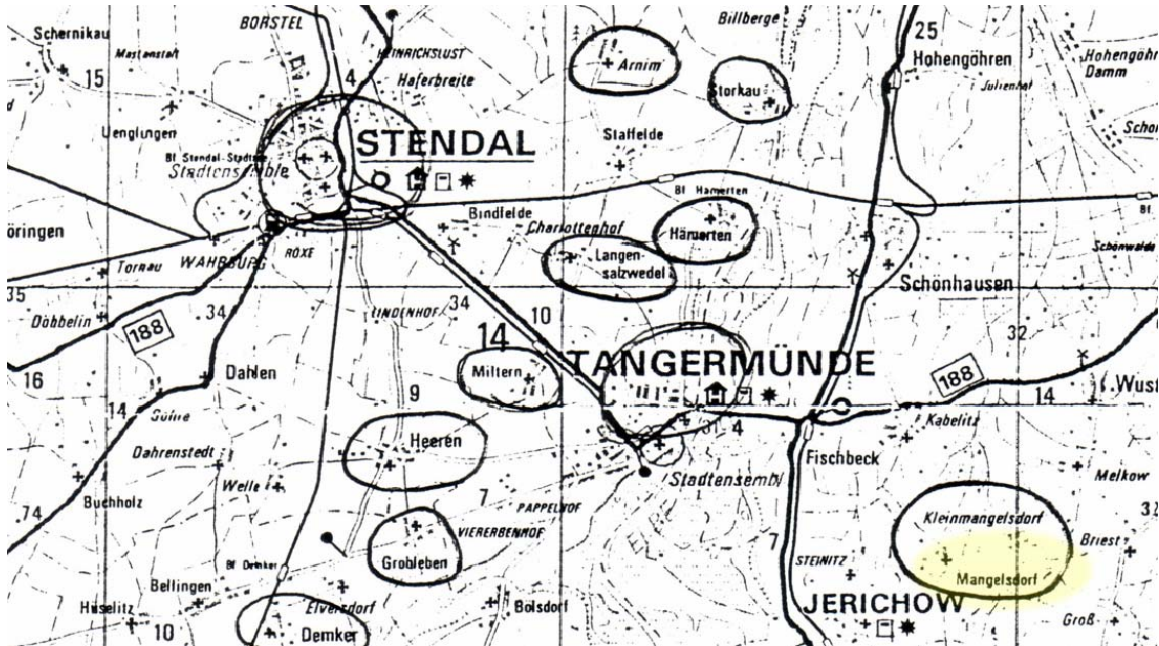

Map showing location of Mangelsdorf, Germany

Stendal is located approximately 50 miles west of Berlin. Mangelsdorf is southeast of Stendal, in the highlighted area at the lower right of the image above.

At right is a full map of Germany. The highlight stretches from Berlin in the east to Stendal and Tangermünde to the west.